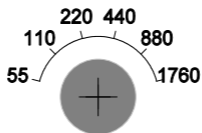

OFF  ON

FREQUENCY

LEVEL

OUT

   TUNING FORK 