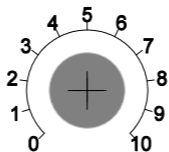

OFF  ON

FREQUENCY

LEVEL

OUT

   TUNING FORK 